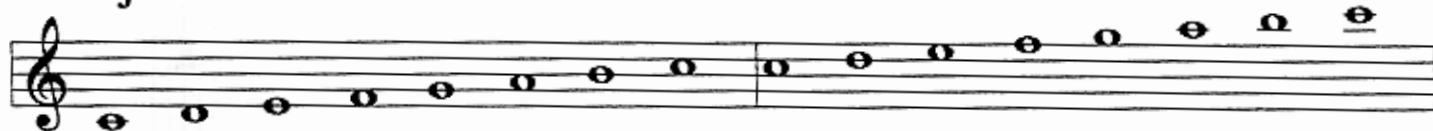

Required Scales- Saxophones

Scales Must Be Memorized! Apply All-State Pattern to Each Scale

Practice Scales Every Day!!!!

C Major